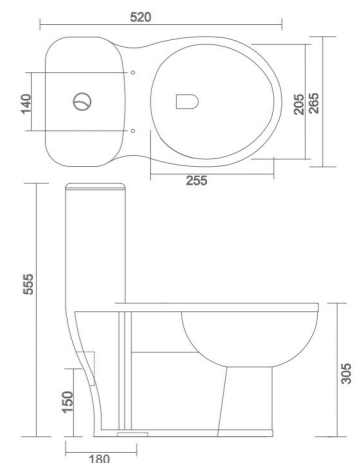

SIGMA

- Code : SPC - 119
- Outlate Type : S Trap Only
- Flushing Type : Wash Down
- Seat Cover : Silent Release