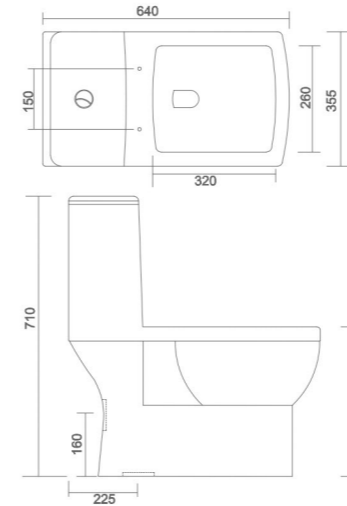

SINGLE PIECE CLOSET