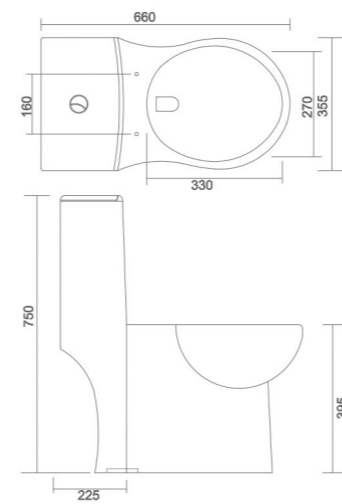

SWISS

- Code : SPC - 117
- Outlate Type : P Trap & S Trap
- Flushing Type : Wash Down
- Seat Cover : Silent Release

DELTA

- Code : SPC - 120
- Outlate Type : S Trap Only
- Flushing Type : Wash Down
- Seat Cover : Silent Release

4D-SYPHONIC

- Code : SPC - 118
- Outlate Type : S Trap Only
- Flushing Type : Syphonic
- Seat Cover : Silent Release

SIGMA

- Code : SPC - 119
- Outlate Type : S Trap Only
- Flushing Type : Wash Down
- Seat Cover : Silent Release

BABY SINGLE PIECE CLOSET

- Code : SPC - 123
- Outlate Type : P Trap & S Trap
- Flushing Type : Wash Down
- Seat Cover : Easy Release