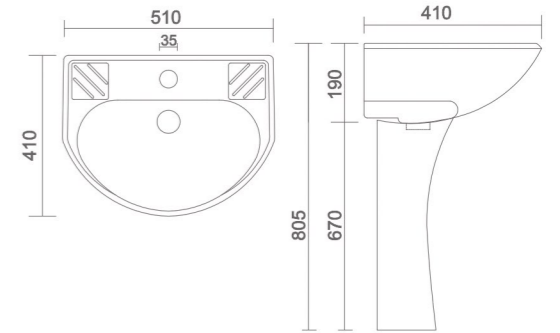

CLASSIC
• Code : WFP - 003