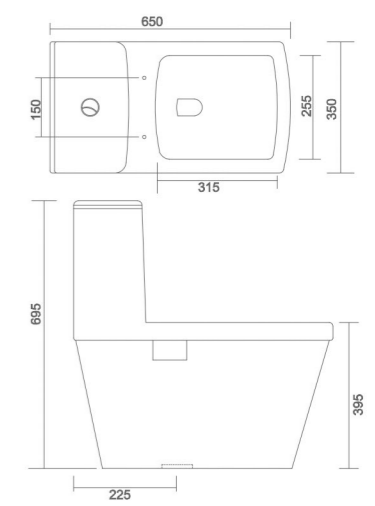

SONATA

- Code : SPC - 115
- Outlate Type : S Trap Only
- Flushing Type : Wash Down
- Seat Cover : Silent Release