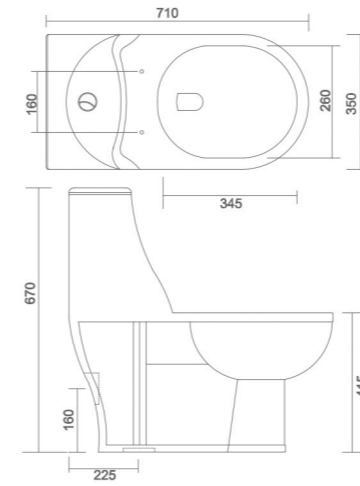

SINGLE PIECE CLOSET

EUROPA

- Code : SPC - 105
- Outlate Type : P Trap & S Trap
- Flushing Type : Wash Down
- Seat Cover : Silent Release

SINGLE PIECE CLOSET

CLASSIC

- Code : SPC - 108
- Outlate Type : P Trap & S Trap
- Flushing Type : Wash Down
- Seat Cover : Silent Release