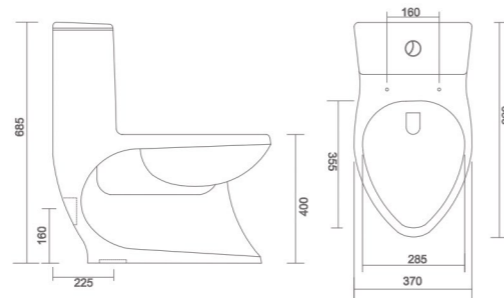

ACQURA

- Code : CC014
- Outlate Type : P Trap Only
- Flushing Type : Wash Down
- Cistern : Side Flush, Bottom Water Inlet Cistern
- Seat Cover : Silent Release & Easy Release

SINGLE PIECE CLOSET

SENTRO

- Code : SPC - 101
- Outlate Type : P Trap & S Trap
- Flushing Type : Wash Down
- Seat Cover : Silent Release