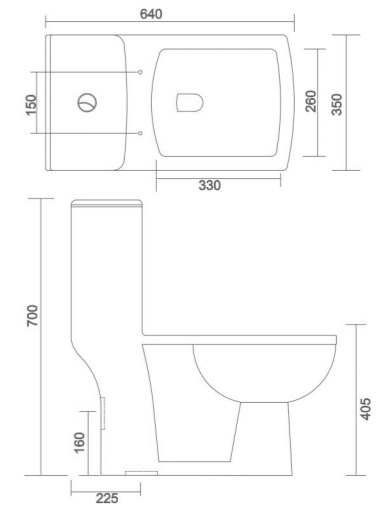

RECTO

- Code : SPC - 103
- Outlate Type : P Trap & S Trap
- Flushing Type : Wash Down
- Seat Cover : Silent Release