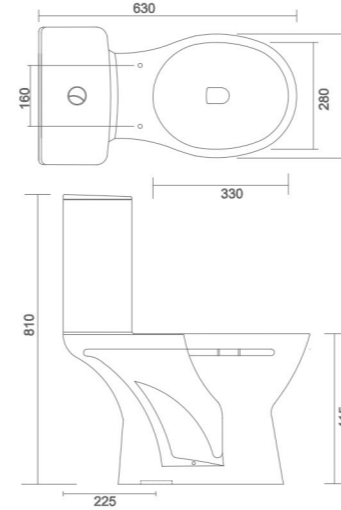

HOT SELLING

COUPLED CLOSET

NEXA

- Code : CC005
- Outlate Type : P Trap & S Trap
- Flushing Type : Wash Down
- Seat Cover : Silent Release

COUPLED CLOSET

REPOSE (IRANI MODEL)

- Code : CC008
- Outlate Type : S Trap Only
- Flushing Type : Wash Down
- Cistern : Side Water Inlet Cistern
- Seat Cover : Silent Release & Easy Release