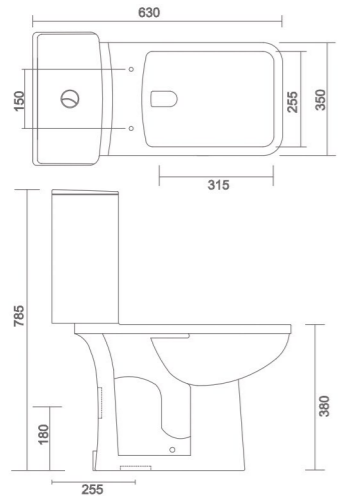

HOT SELLING

COUPLED CLOSET

NEXA

- Code : CC005
- Outlate Type : P Trap & S Trap
- Flushing Type : Wash Down
- Seat Cover : Silent Release

COUPLED CLOSET

REPOSE (IRANI MODEL)

- Code : CC008
- Outlate Type : S Trap Only
- Flushing Type : Wash Down
- Cistern : Side Water Inlet Cistern
- Seat Cover : Silent Release & Easy Release