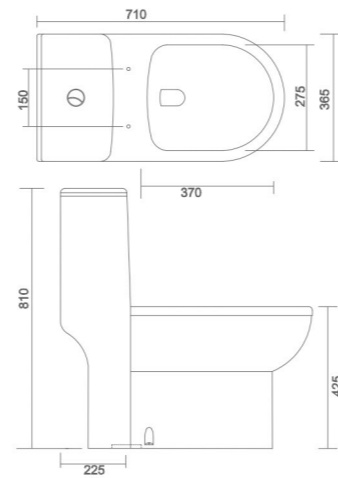

MARVEL

- Code : SPC - 126
- Outlate Type : S Trap Only
- Flushing Type : Wash Down
- Seat Cover : Silent Release