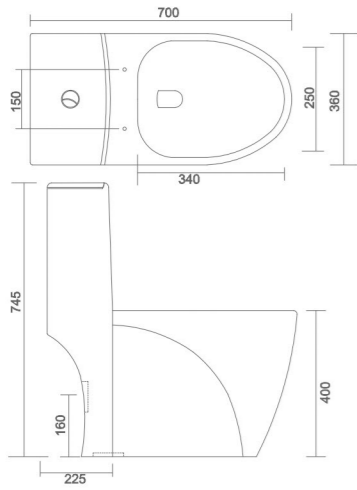

SWISS

- Code : SPC - 117
- Outlate Type : P Trap & S Trap
- Flushing Type : Wash Down
- Seat Cover : Silent Release

DELTA

- Code : SPC - 120
- Outlate Type : S Trap Only
- Flushing Type : Wash Down
- Seat Cover : Silent Release

4D-SYPHONIC

- Code : SPC - 118
- Outlate Type : S Trap Only
- Flushing Type : Syphonic
- Seat Cover : Silent Release

SIGMA

- Code : SPC - 119
- Outlate Type : S Trap Only
- Flushing Type : Wash Down
- Seat Cover : Silent Release

BABY SINGLE PIECE CLOSET

- Code : SPC - 123
- Outlate Type : P Trap & S Trap
- Flushing Type : Wash Down
- Seat Cover : Easy Release