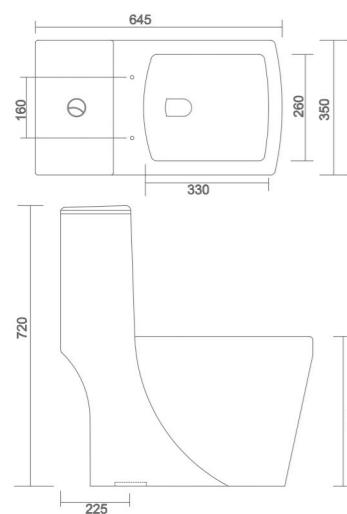

SONATA

- Code : SPC - 115
- Outlate Type : S Trap Only
- Flushing Type : Wash Down
- Seat Cover : Silent Release