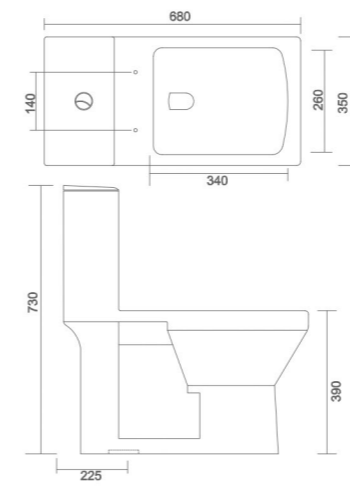

DIAMOND

- Code : SPC - 111
- Outlate Type : P Trap & S Trap
- Flushing Type : Wash Down
- Seat Cover : Silent Release