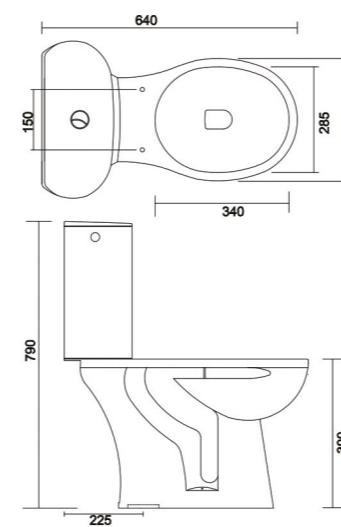

SUPREME

- Code : CC007
- Outlate Type : S Trap
- Flushing Type : Wash Down
- Seat Cover : Silent Release