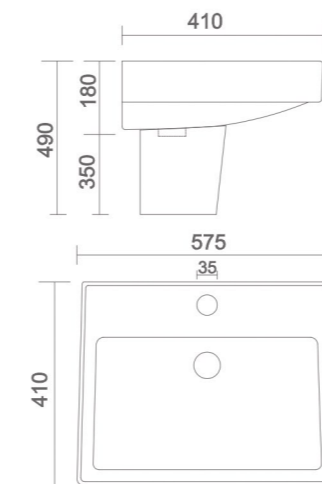

**WASH BASIN
HALF PEDESTAL SET**

WASH BASIN HALF PEDESTAL SET