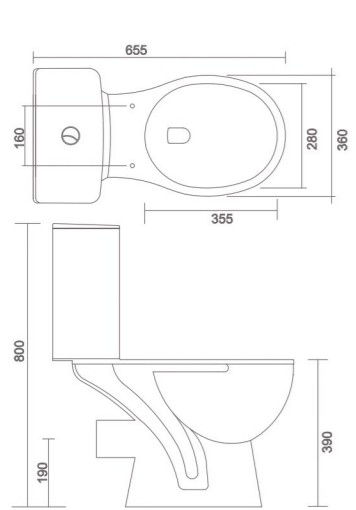

COUPLED CLOSET

ITALIA

- Code : CC011
- Outlate Type : P Trap Only
- Flushing Type : Wash Down
- Cistern : Bottom Water Inlet Cistern
- Seat Cover : Silent Release & Easy Release

ACQURA

- Code : CC012
- Outlate Type : S Trap Only
- Flushing Type : Wash Down
- Cistern : Bottom Water Inlet Cistern
- Seat Cover : Silent Release & Easy Release