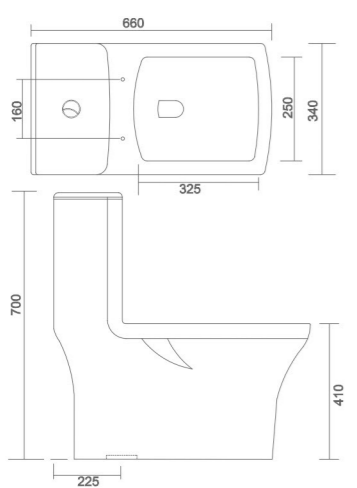

SWISS

- Code : SPC - 117
- Outlate Type : P Trap & S Trap
- Flushing Type : Wash Down
- Seat Cover : Silent Release

DELTA

- Code : SPC - 120
- Outlate Type : S Trap Only
- Flushing Type : Wash Down
- Seat Cover : Silent Release

4D-SYPHONIC

- Code : SPC - 118
- Outlate Type : S Trap Only
- Flushing Type : Syphonic
- Seat Cover : Silent Release

SIGMA

- Code : SPC - 119
- Outlate Type : S Trap Only
- Flushing Type : Wash Down
- Seat Cover : Silent Release

BABY SINGLE PIECE CLOSET

- Code : SPC - 123
- Outlate Type : P Trap & S Trap
- Flushing Type : Wash Down
- Seat Cover : Easy Release