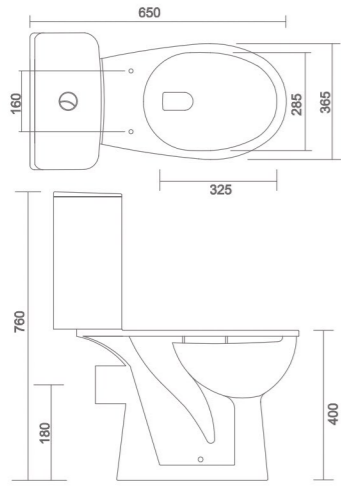

COUPLED CLOSET