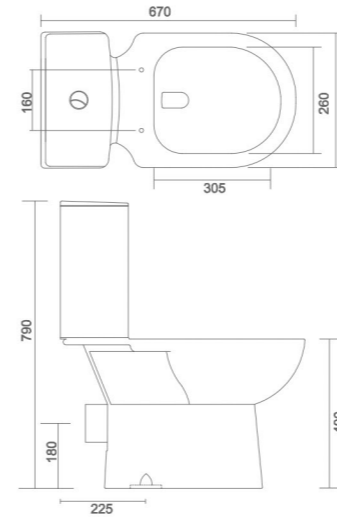

COUPLED CLOSET

ONYX

- Code : CC002
- Outlate Type : P Trap & S Trap
- Flushing Type : Wash Down
- Seat Cover : Silent Release