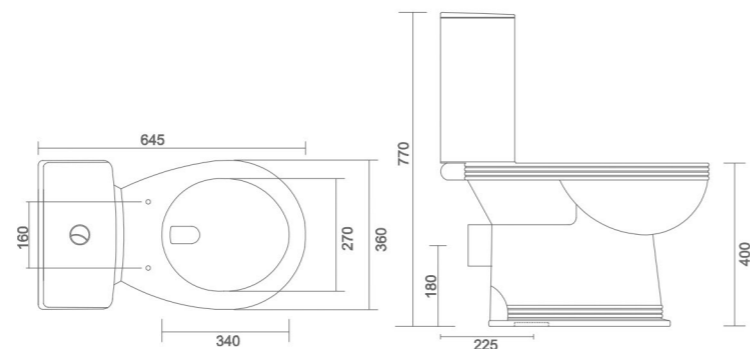

AMAZONE

- Code : CC001
- Outlate Type : P Trap & S Trap
- Flushing Type : Wash Down
- Seat Cover : Silent Release