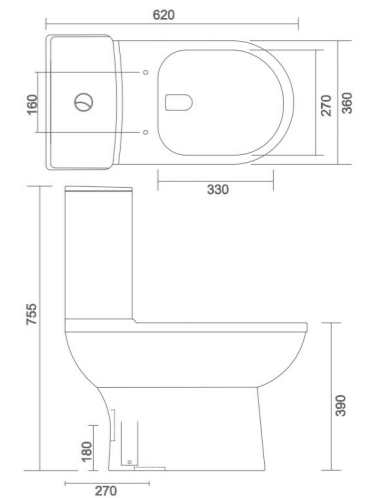

ORA

- Code : CC003
- Outlate Type : P Trap & S Trap
- Flushing Type : Wash Down
- Seat Cover : Silent Release