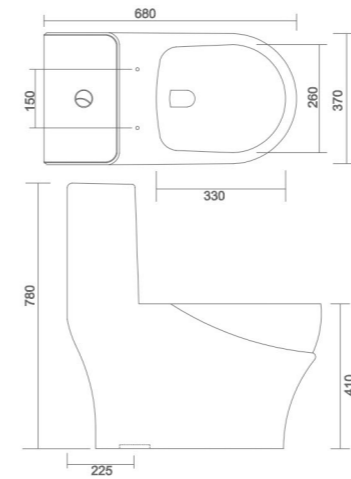

ASIDE

- Code : SPC - 125
- Outlate Type : S Trap Only
- Flushing Type : Wash Down
- Seat Cover : Silent Release