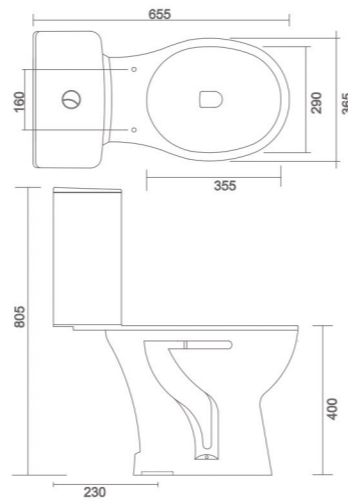

COUPLED CLOSET

ITALIA

- Code : CC011
- Outlate Type : P Trap Only
- Flushing Type : Wash Down
- Cistern : Bottom Water Inlet Cistern
- Seat Cover : Silent Release & Easy Release

ACQURA

- Code : CC012
- Outlate Type : S Trap Only
- Flushing Type : Wash Down
- Cistern : Bottom Water Inlet Cistern
- Seat Cover : Silent Release & Easy Release