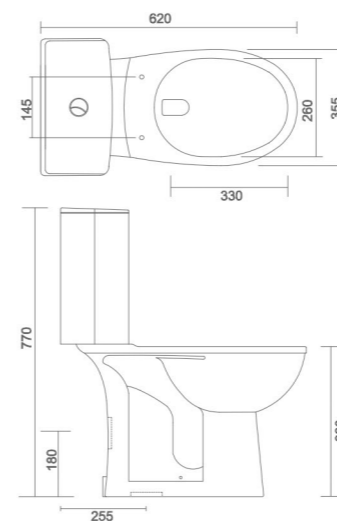

HOT SELLING

COUPLED CLOSET

NEXA

- Code : CC005
- Outlate Type : P Trap & S Trap
- Flushing Type : Wash Down
- Seat Cover : Silent Release

COUPLED CLOSET

REPOSE (IRANI MODEL)

- Code : CC008
- Outlate Type : S Trap Only
- Flushing Type : Wash Down
- Cistern : Side Water Inlet Cistern
- Seat Cover : Silent Release & Easy Release