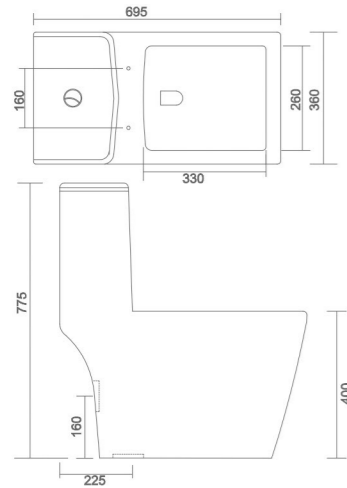

DIAMOND

- Code : SPC - 111
- Outlate Type : P Trap & S Trap
- Flushing Type : Wash Down
- Seat Cover : Silent Release

NEO

- Code : SPC - 114
- Outlate Type : S Trap Only
- Flushing Type : Wash Down
- Seat Cover : Silent Release

NEXA

- Code : SPC - 112
- Outlate Type : S Trap Only (12", 300 mm Roughing In)
- Flushing Type : Syphonic
- Seat Cover : Silent Release

SONATA

- Code : SPC - 115
- Outlate Type : S Trap Only
- Flushing Type : Wash Down
- Seat Cover : Silent Release

COSMO

- Code : SPC - 113
- Outlate Type : S Trap Only
- Flushing Type : Wash Down
- Seat Cover : Silent Release

CLASSY

- Code : SPC - 116
- Outlate Type : P Trap & S Trap
- Flushing Type : Wash Down
- Seat Cover : Silent Release