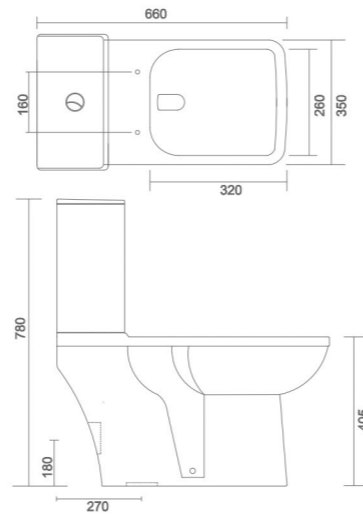

SIGMA

- Code : CC006
- Outlate Type : P Trap & S Trap
- Flushing Type : Wash Down
- Seat Cover : Silent Release