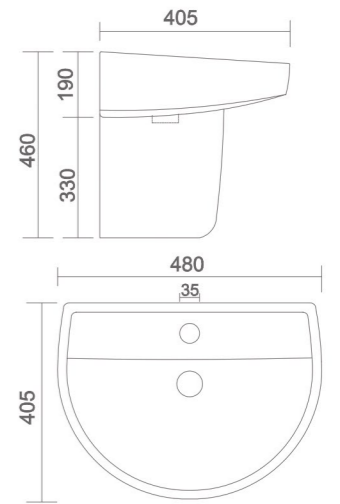

**WASH BASIN
HALF PEDESTAL SET**

WASH BASIN HALF PEDESTAL SET