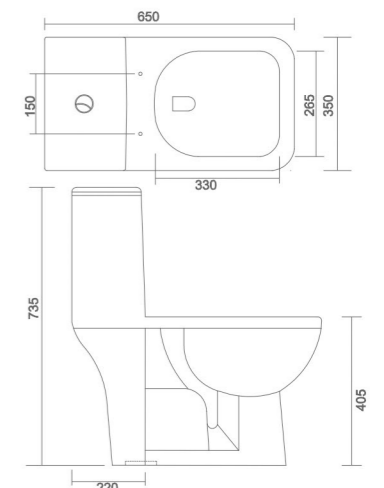

SCOPE

- Code : SPC - 130
- Outlate Type : S Trap Only
- Flushing Type : Wash Down
- Seat Cover : Silent Release