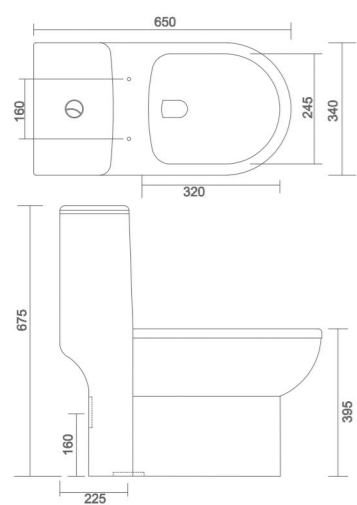

CRYSTAL

- Code : SPC - 109
- Outlate Type : S Trap
- Flushing Type : Wash Down
- Seat Cover : Silent Release