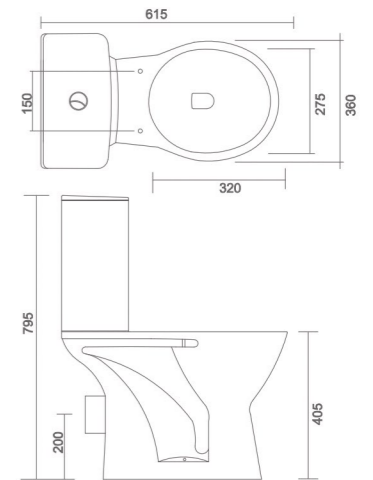

REPOSE (IRANI MODEL)

- Code : CC009
- Outlate Type : P Trap Only
- Flushing Type : Wash Down
- Cistern : Side Water Inlet Cistern
- Seat Cover : Silent Release & Easy Release