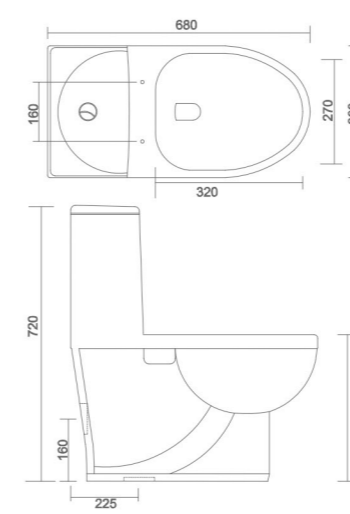

COSMO

- Code : SPC - 113
- Outlate Type : S Trap Only
- Flushing Type : Wash Down
- Seat Cover : Silent Release