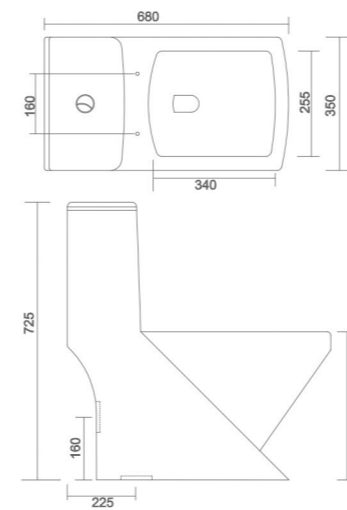

RECTO

- Code : SPC - 103
- Outlate Type : P Trap & S Trap
- Flushing Type : Wash Down
- Seat Cover : Silent Release

VEGA

- Code : SPC - 104
- Outlate Type : P Trap & S Trap
- Flushing Type : Wash Down
- Seat Cover : Silent Release