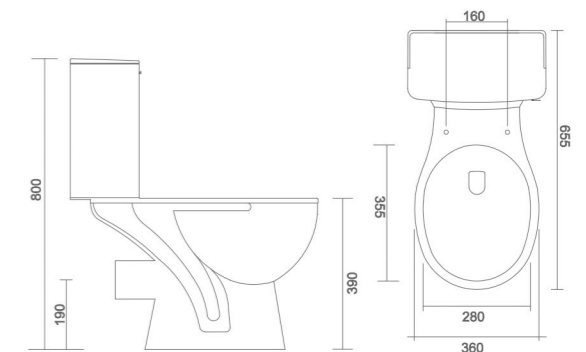

ACQURA

- Code : CC014
- Outlate Type : P Trap Only
- Flushing Type : Wash Down
- Cistern : Side Flush, Bottom Water Inlet Cistern
- Seat Cover : Silent Release & Easy Release

SINGLE PIECE CLOSET

SENTRO

- Code : SPC - 101
- Outlate Type : P Trap & S Trap
- Flushing Type : Wash Down
- Seat Cover : Silent Release