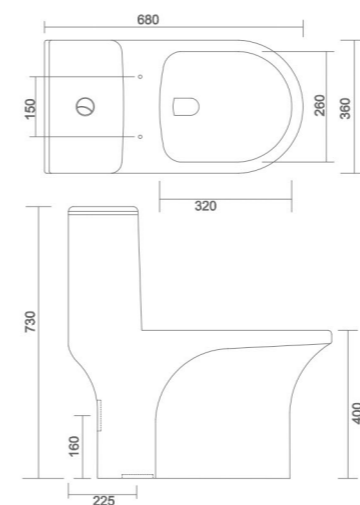

SPICE

- Code : SPC - 107
- Outlate Type : P Trap & S Trap
- Flushing Type : Wash Down
- Seat Cover : Silent Release