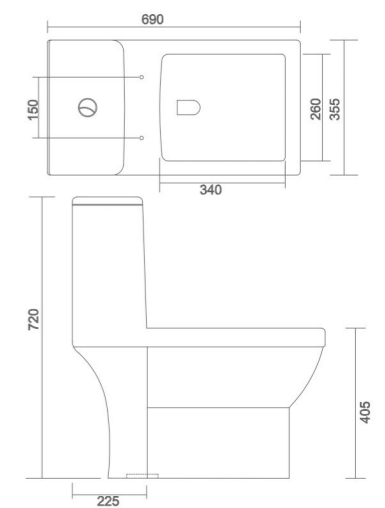

CRYSTAL

- Code : SPC - 109
- Outlate Type : S Trap
- Flushing Type : Wash Down
- Seat Cover : Silent Release