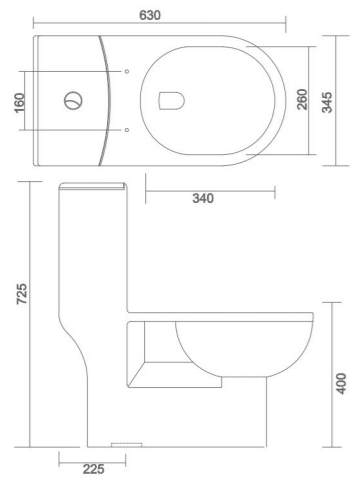

SIGMA

- Code : SPC - 119
- Outlate Type : S Trap Only
- Flushing Type : Wash Down
- Seat Cover : Silent Release

BABY SINGLE PIECE CLOSET

- Code : SPC - 123
- Outlate Type : P Trap & S Trap
- Flushing Type : Wash Down
- Seat Cover : Easy Release