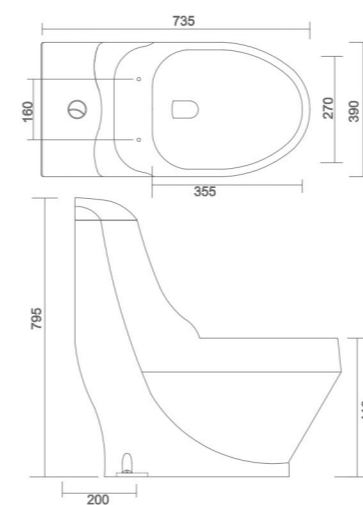

SMITH

- Code : SPC - 127
- Outlate Type : S Trap Only
- Flushing Type : Wash Down
- Seat Cover : Silent Release