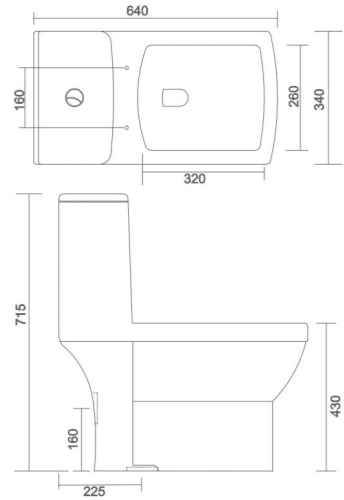

SINGLE PIECE CLOSET