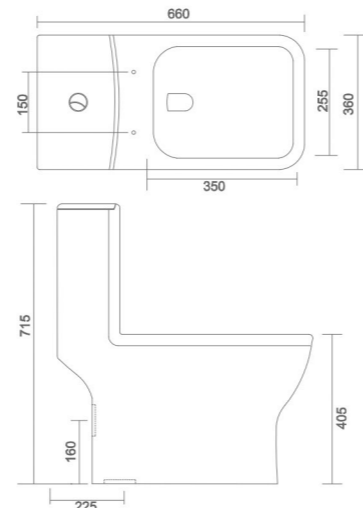

SINGLE PIECE CLOSET

EUROPA

- Code : SPC - 105
- Outlate Type : P Trap & S Trap
- Flushing Type : Wash Down
- Seat Cover : Silent Release

SINGLE PIECE CLOSET

CLASSIC

- Code : SPC - 108
- Outlate Type : P Trap & S Trap
- Flushing Type : Wash Down
- Seat Cover : Silent Release

BELINO

- Code : SPC - 106
- Outlate Type : P Trap & S Trap
- Flushing Type : Wash Down
- Seat Cover : Silent Release

CRYSTAL

- Code : SPC - 109
- Outlate Type : S Trap
- Flushing Type : Wash Down
- Seat Cover : Silent Release

SPICE

- Code : SPC - 107
- Outlate Type : P Trap & S Trap
- Flushing Type : Wash Down
- Seat Cover : Silent Release

LAVA

- Code : SPC - 110
- Outlate Type : P Trap & S Trap
- Flushing Type : Wash Down
- Seat Cover : Silent Release

"Let Your Space Shine Bright With Astell – Elevate Your Bathware Experience With Our Elegant And High-quality Products."