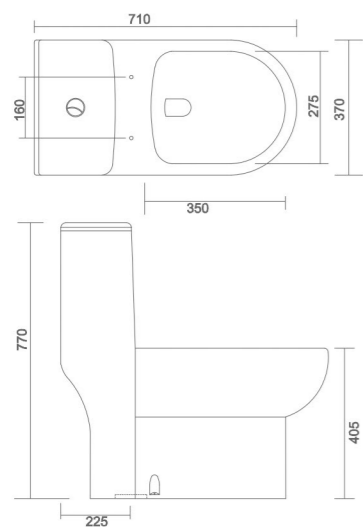

SCOPE

- Code : SPC - 130
- Outlate Type : S Trap Only
- Flushing Type : Wash Down
- Seat Cover : Silent Release