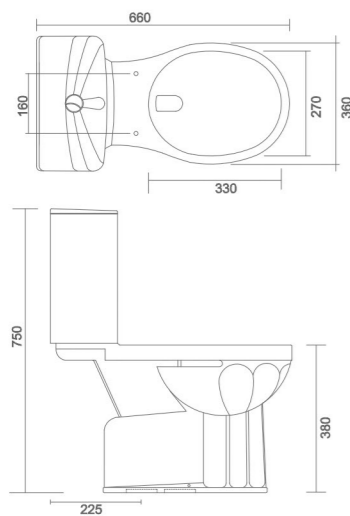

REPOSE (IRANI MODEL)

- Code : CC009
- Outlate Type : P Trap Only
- Flushing Type : Wash Down
- Cistern : Side Water Inlet Cistern
- Seat Cover : Silent Release & Easy Release